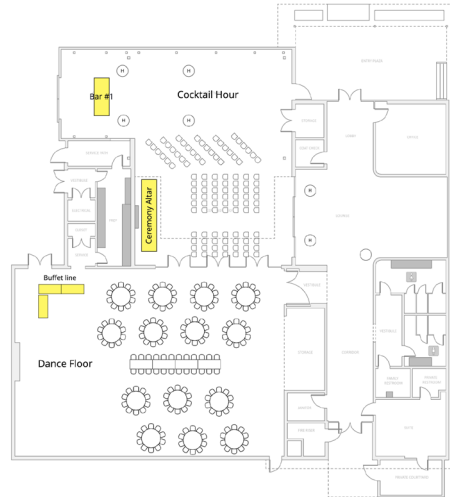

PARKSIDE HALL

SAMPLE FLOOR PLAN OPTIONS

WEDDING CEREMONY OPTION(S)

WEDDING RECEPTION OPTION(S)